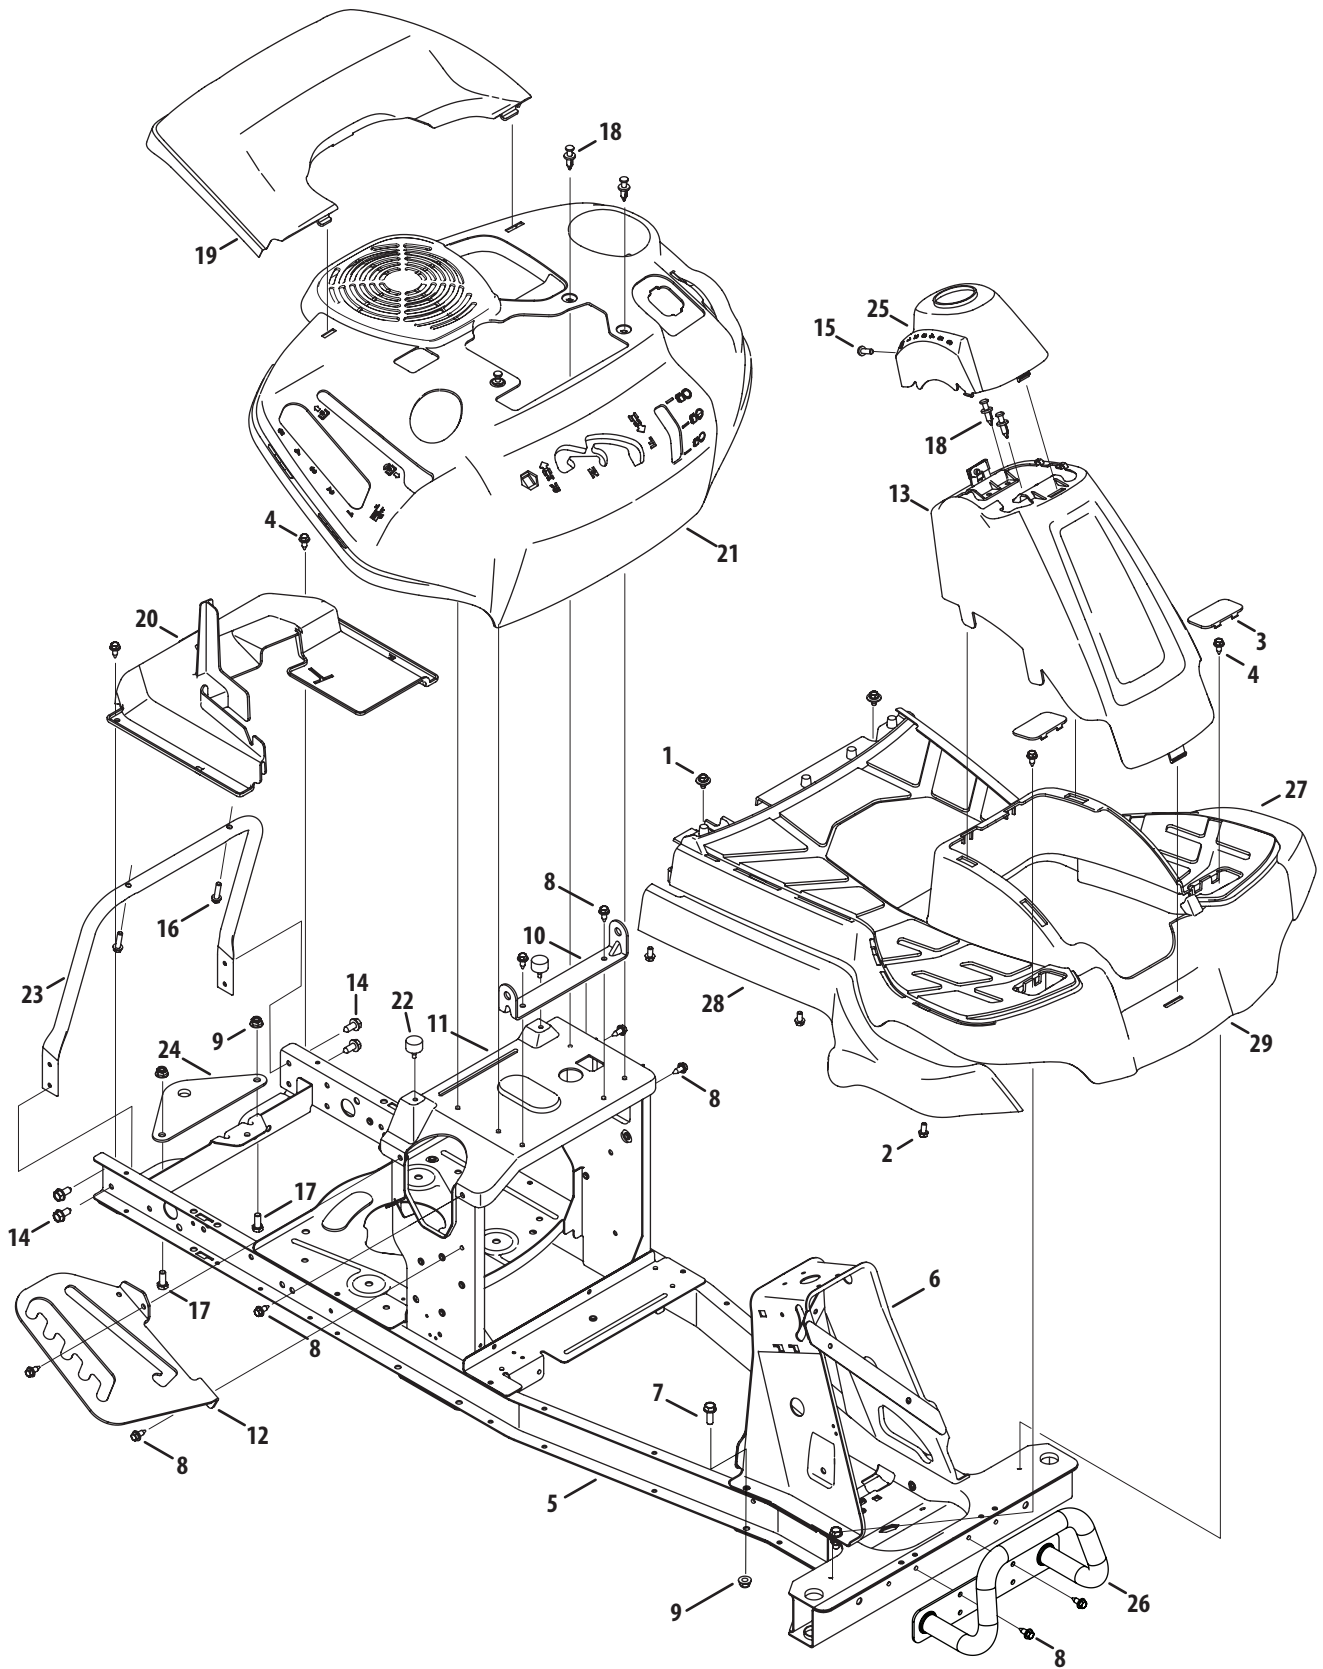

# Frame & Fender

Ref. No.	Part No.	Description
1	710-05073	Screw, 1/4-20 x .500
2	710-04187A	Screw, 1/4-15 x 0.50
3	731-08753A	Running Board Plug
4	738-04184A	Shoulder Screw, .368 X.113: 1/4-20
5	683-05015	Frame Assembly
6	683-05019	Column Assembly
7	710-06194	Hex Washer Screw, 5/16-18 x .75
8	710-1652	Tap Screw, 1/4-20, .625
9	912-0429	Hex Locknut, 5/16-18
10	783-07168	Seat Pivot Bracket
11	783-08197	Seat Pan
12	783-08260	Deck Lift Index Bracket
13	931-05041	Column Cover
14	710-04484	Tap Screw, 5/16-18, .750
15	710-0924	Machine Screw, 1/4-20, 0.750
16	710-1241	Hex Screw, 1/4-15, 1.000
17	710-3008	Hex Head Screw, 5/16-18, .75
18	728-0199	Rivet, .3125
19	731-09129A	Rear Cover
20	731-09185	Top Rear Drive Cover
21	931-10151	Fender
22	735-05006	Bumper, .62 Dia. x .50
23	749-04932	Rear Cover Support Tube
24	783-07208	Hitch Plate
25	731-09399	Steering Column Cap
26	683-04767	Bumper Assembly
27	731-08884A	Trim Running Board, LH
28	731-08885A	Trim Running Board, RH
29	931-09591	Running Board